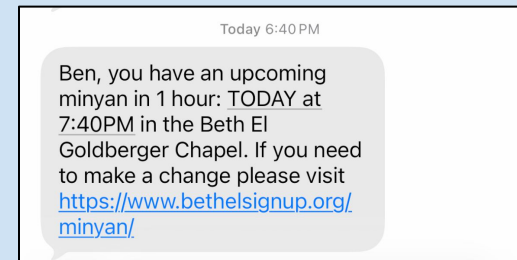

Step 12 Continued

Then, click on the light gray button to turn on reminders. It will become blue when it's on. Click on the button with the arrows pointing opposite each other and select the amount of time you want before the minyan starts for the system to message you to come. If you select 1 hour, you will get a message one hour before the minyan starts to remind you that the service starts soon. Then, click set reminders. Also, there is a calendar which shows you what days you are signed up to come.