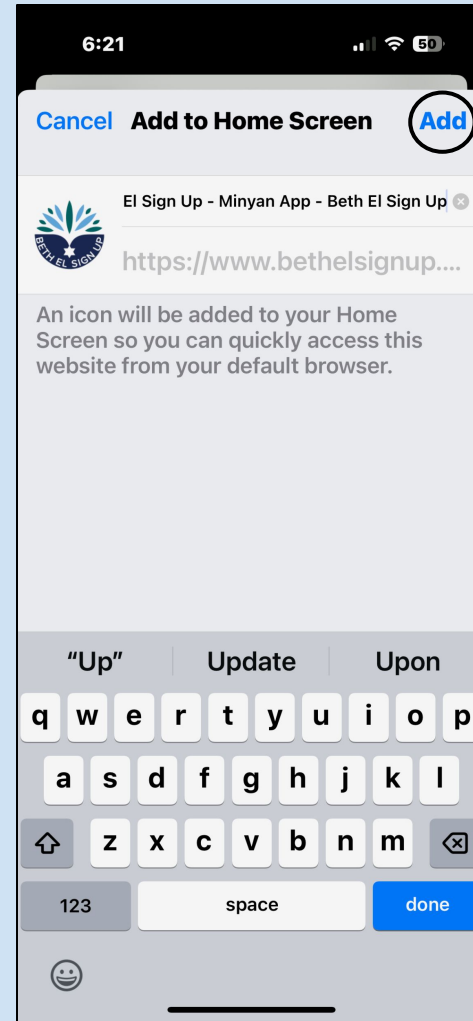

Select a minyan below to add a note. You can add a note only to a minyan you are attending.

Select a Minyan:

Note:

Add Minyan Note

Step 11:

If you have an Apple phone to make things easier for you, you can make a shortcut to this website. First, click on the share button that will pop up after clicking the button with 3 dots. Then click add to home screen. Then, click add on the top right corner. Now, whenever you click on this app, it will take you to the Beth El website and make it easier for you to sign up.

This button is on your homescreen and will take you to the Beth El website when pressed.

Steps If you have an Android phone:

Click on the arrow on the top of your browser. Then, click add to home screen and click create shortcut.