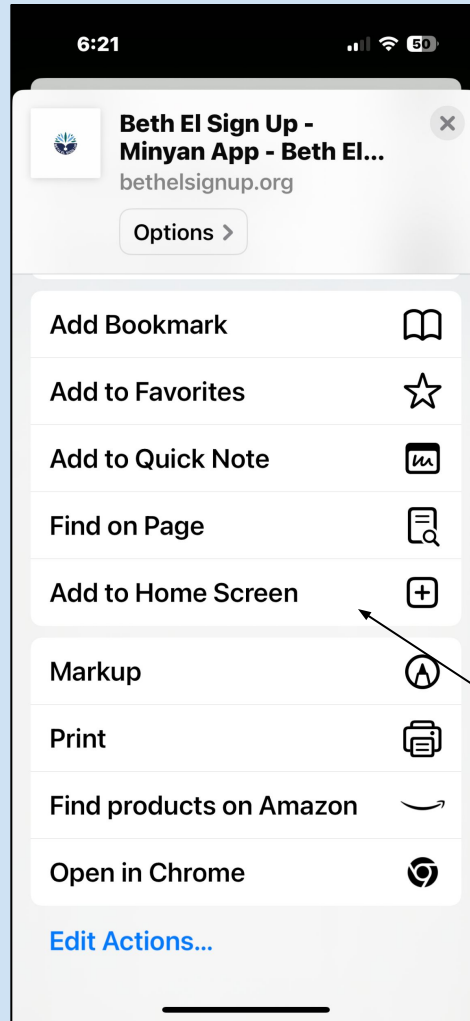

Select a minyan below to add a note. You can add a note only to a minyan you are attending.

Select a Minyan:

Note:

Add Minyan Note

Step 11:

If you have an Apple phone to make things easier for you, you can make a shortcut to this website. First, click on the share button that will pop up after clicking the button with 3 dots. Then click add to home screen. Then, click add on the top right corner. Now, whenever you click on this app, it will take you to the Beth El website and make it easier for you to sign up.

This button is on your homescreen and will take you to the Beth El website when pressed.

Steps If you have an Android phone:

Click on the arrow on the top of your browser. Then, click add to home screen and click create shortcut.