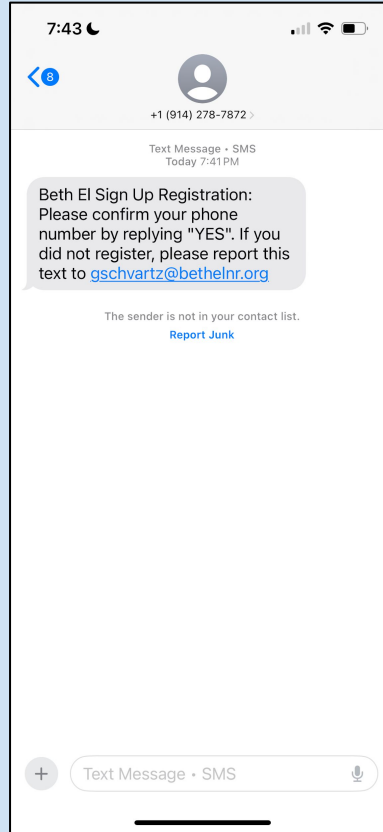

Step 5:

Click the red letters that say
“Register here”.

Step 6:

Fill in your information
(first name, last name,
email, and phone number)
and then click register for
minyan app.

7:38

Register for Beth El Minyan App

Enter your name, email, and mobile phone number to register. **You must include both an email address and a mobile phone number.**

First Name

Last Name

Email

Mobile Phone

By submitting this information you are consenting to us sending you text messages for minyan notifications.

Register For Minyan App

PLEASE NOTE: All Minyan Notices Are Sent By Text Message To Your Mobile Phone

bethelsignup.org

Step 7:

Go to your text messages and you will see a new message from Beth El that is telling you to confirm your phone number and registration. Reply Yes to the text and you will be registered.

Step 8:

Go back on the Beth El website and click on Minyan. If you are not signed in, enter your phone number and click get login code. Then, go to your text messages and click on the message from Beth El. Type the code that they sent to you into the box on the Beth El Website.