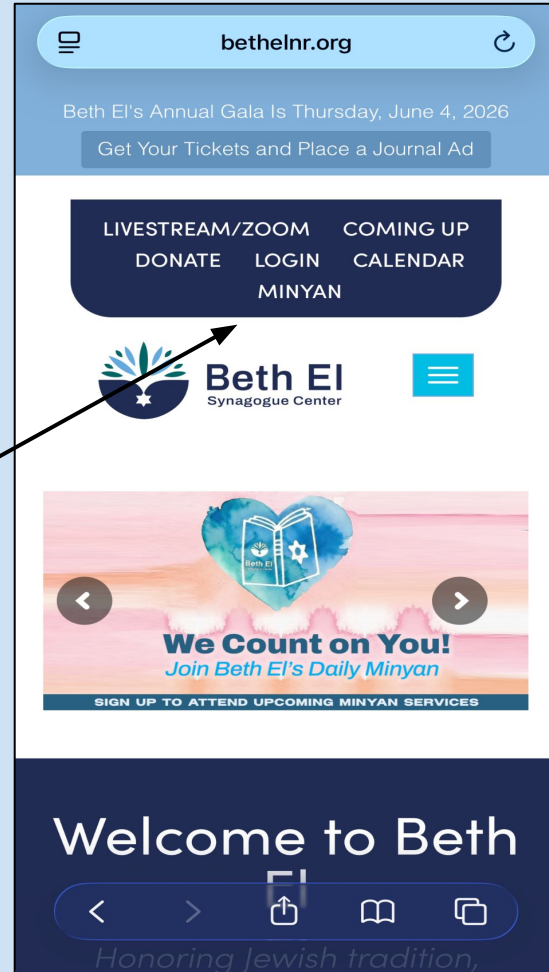

How to Register and Sign up to attend Minyan at Beth El

By Ben Sherman

We Count on You!

Join Beth El's Daily Minyan

Step One:

Click on whatever browser you use to search on. The main ones are Safari and Google Chrome. Then, search “Beth El New Rochelle” in the search bar at the bottom.

Safari Logo

Google Chrome Logo

Search Beth El New Rochelle in the search bar here.

Step Two:

Scroll down and
click on “Beth El
Synagogue Center”.

Step 3:

You are now on the Beth El website! To start the signup process, press the word “Minyan” on the top.

Step 4:

Click on the blue button in the middle that says “Sign up to join Minyan in person”.

Sign Up Now Through Our Minyan App!

Our updated Minyan App lets you pledge flexible attendance (for daily, weekly, monthly – whatever you are able to do!), and add dates right to your calendar. We meet twice daily, every day of the year. Get optional reminders, and reschedule if needed. No pressure, just community support.