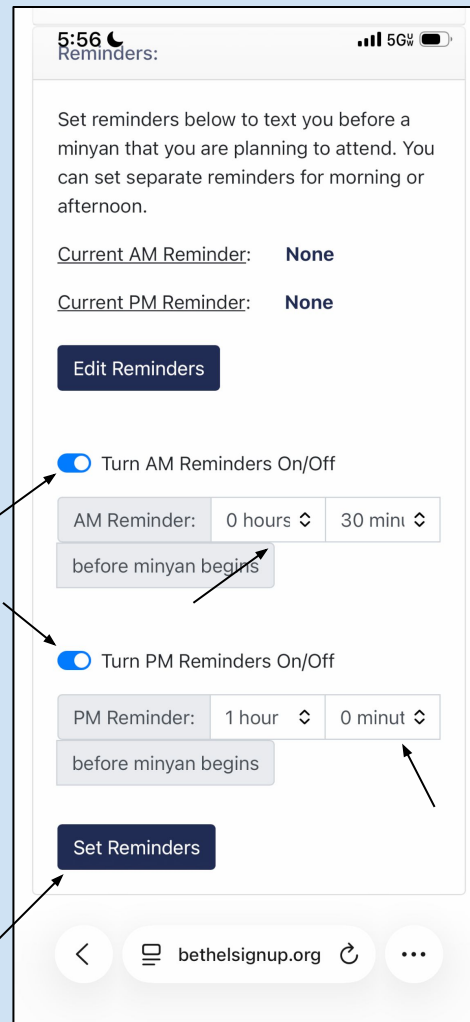

Step 12 Continued

Then, click on the light gray button to turn on reminders. It will become blue when it's on. Click on the button with the arrows pointing opposite each other and select the amount of time you want before the minyan starts for the system to message you to come. If you select 1 hour, you will get a message one hour before the minyan starts to remind you that the service starts soon. Then, click set reminders. Also, there is a calendar which shows you what days you are signed up to come.