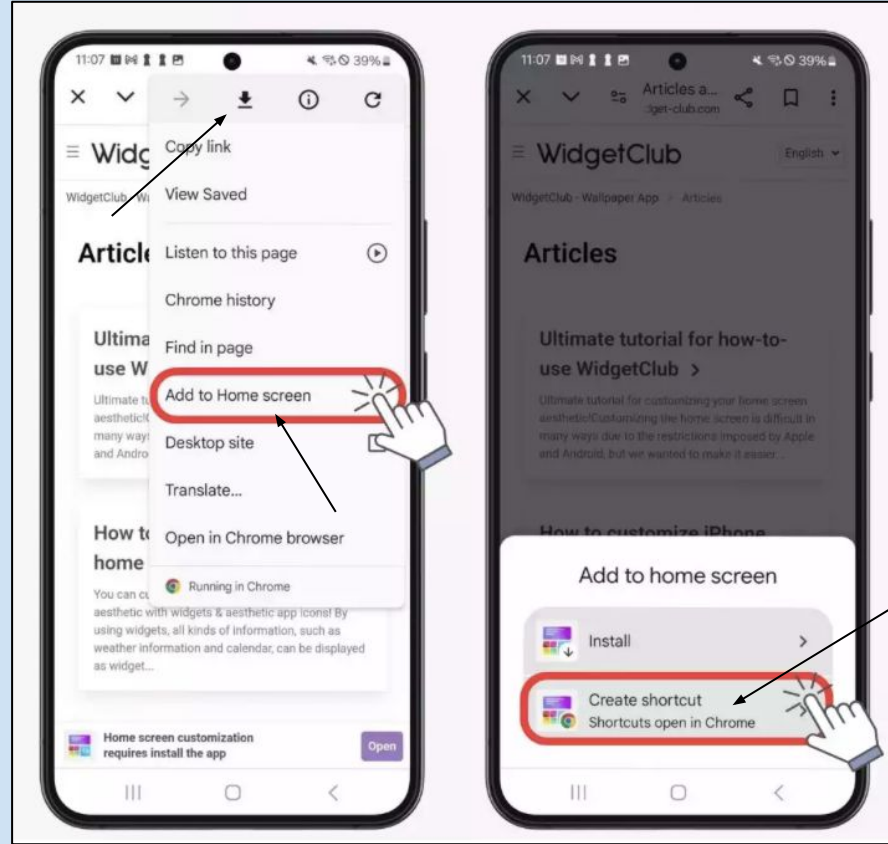

Select a minyan below to add a note. You can add a note only to a minyan you are attending.

Select a Minyan:

Note:

Add Minyan Note

Step 11:

If you have an Apple phone to make things easier for you, you can make a shortcut to this website. First, click on the share button that will pop up after clicking the button with 3 dots. Then click add to home screen. Then, click add on the top right corner. Now, whenever you click on this app, it will take you to the Beth El website and make it easier for you to sign up.

This button is on your homescreen and will take you to the Beth El website when pressed.

Steps If you have an Android phone:

Click on the arrow on the top of your browser. Then, click add to home screen and click create shortcut.