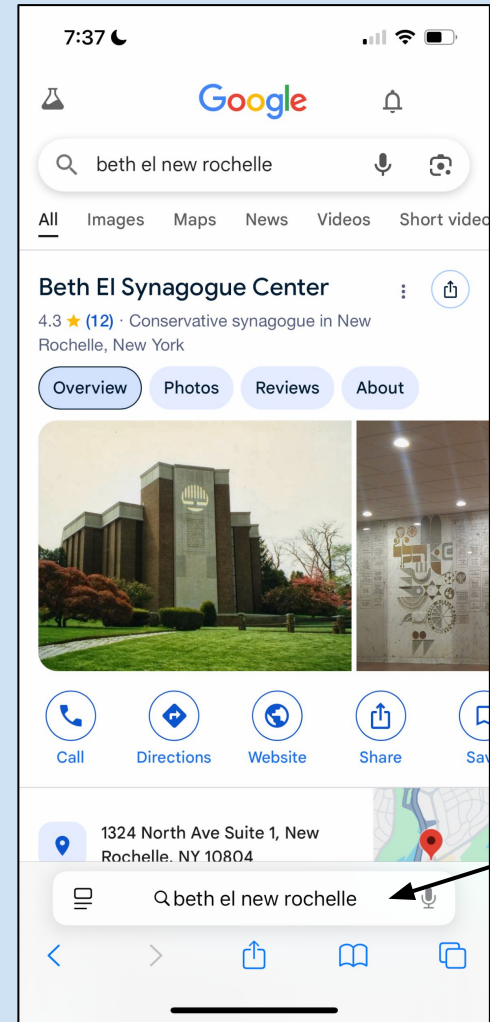

How to Register and Sign up to attend Minyan at Beth El

By Ben Sherman

We Count on You!

Join Beth El's Daily Minyan

Step One:

Click on whatever browser you use to search on. The main ones are Safari and Google Chrome. Then, search “Beth El New Rochelle” in the search bar at the bottom.

Safari Logo

Google Chrome Logo

Search Beth El New Rochelle in the search bar here.

Step Two:

Scroll down and
click on “Beth El
Synagogue Center”.

Step 3:

You are now on the Beth El website! To start the signup process, press the word “Minyan” on the top.