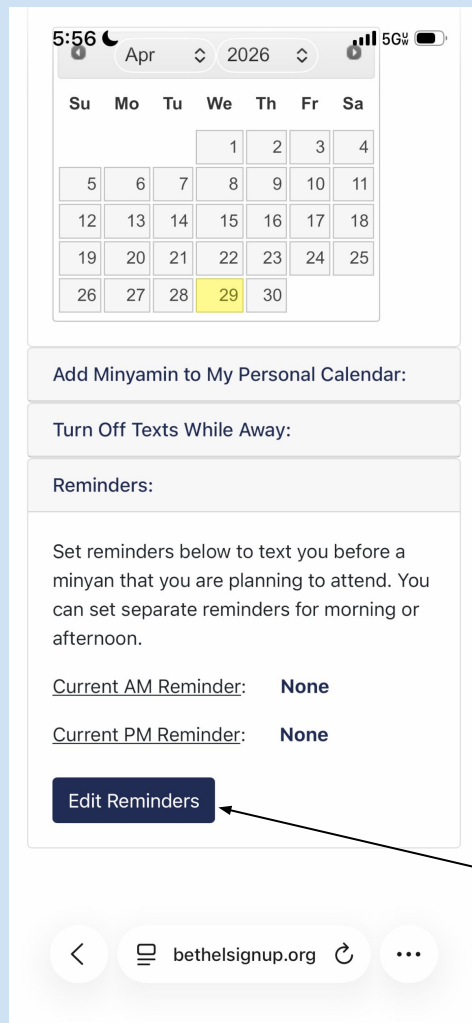

Step 12:

Did you know that you can set reminders that send you a notification a certain amount of time before the service starts? To do this, click on minyan tools at the top. Then, scroll down and click edit reminders.