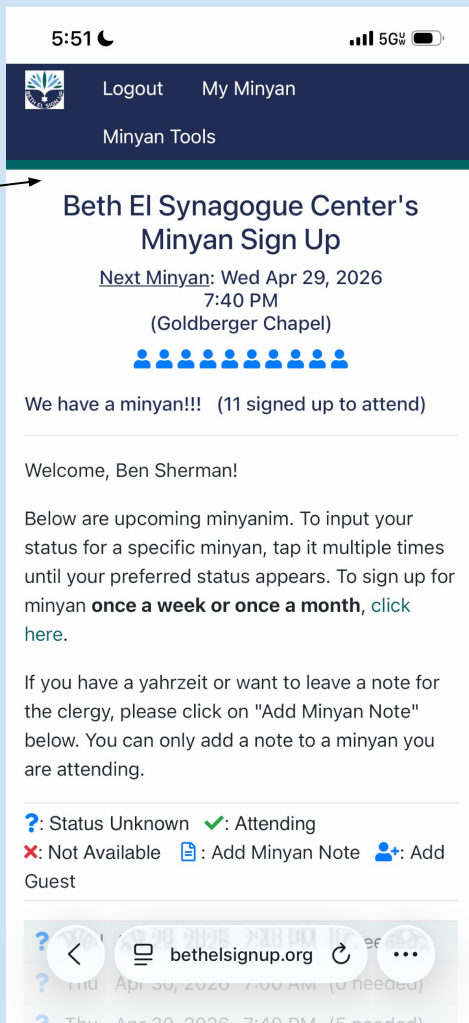

Step 12:

Did you know that you can set reminders that send you a notification a certain amount of time before the service starts? To do this, click on minyan tools at the top. Then, scroll down and click edit reminders.