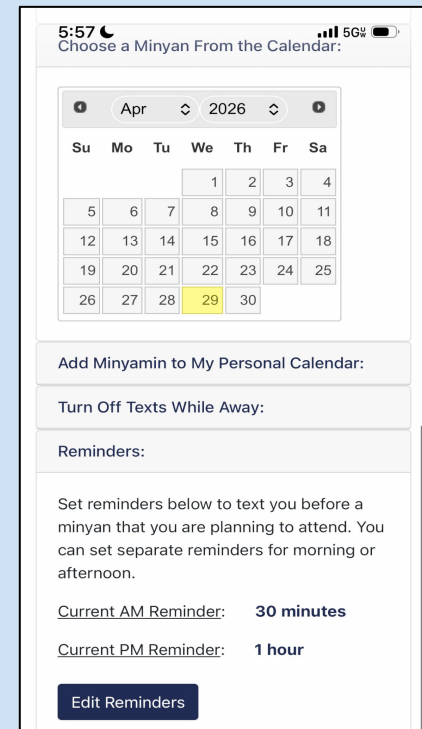

Step 12 Continued

Then, click on the light gray button to turn on reminders. It will become blue when it's on. Click on the button with the arrows pointing opposite each other and select the amount of time you want before the minyan starts for the system to message you to come. If you select 1 hour, you will get a message one hour before the minyan starts to remind you that the service starts soon. Then, click set reminders. Also, there is a calendar which shows you what days you are signed up to come.