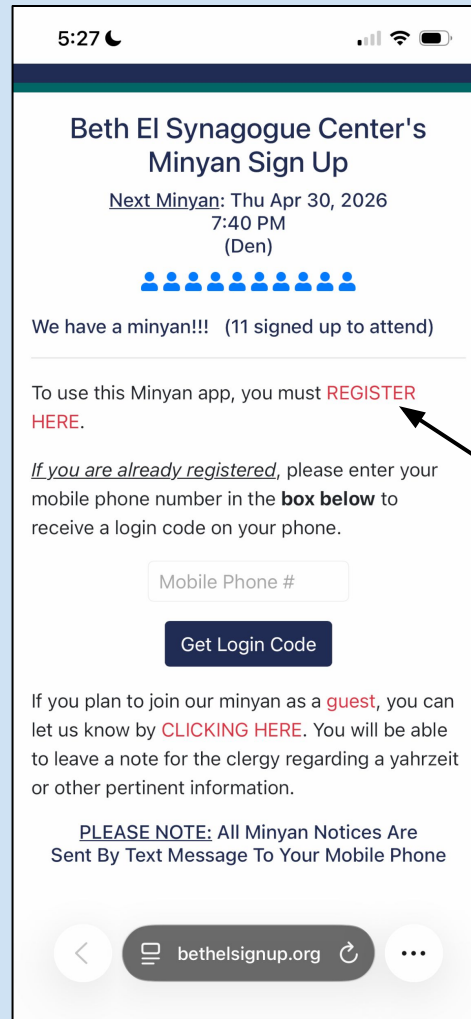

Safari Logo

Google Chrome Logo

Search Beth El New Rochelle in the search bar here.

Step Two:

Scroll down and
click on “Beth El
Synagogue Center”.

Step 3:

You are now on the Beth El website! To start the signup process, press the word “Minyan” on the top.

Step 4:

Click on the blue button in the middle that says “Sign up to join Minyan in person”.

Sign Up Now Through Our Minyan App!

Our updated Minyan App lets you pledge flexible attendance (for daily, weekly, monthly – whatever you are able to do!), and add dates right to your calendar. We meet twice daily, every day of the year. Get optional reminders, and reschedule if needed. No pressure, just community support.

The Daily Minyan enables mourners to recite Kaddish throughout their year of mourning, surrounding them with community at a difficult time. By participating in the Daily Minyan, you are supporting vulnerable members and performing a "mitzvah", an act of spiritual generosity. It is also an opportunity for your own Learn personal growth, learning, socializing, and quiet reflection.

Step 5:

Click the red letters that say
“Register here”.

Step 6:

Fill in your information
(first name, last name,
email, and phone number)
and then click register for
minyan app.

7:38

Register for Beth El Minyan App