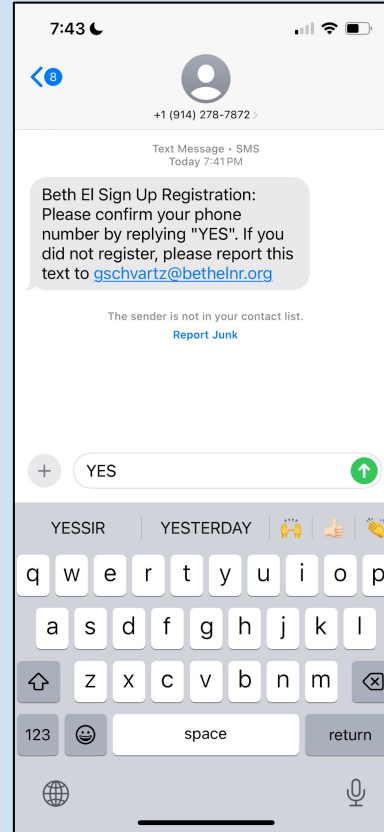

Step 5:

Click the red letters that say
“Register here”.

Step 6:

Fill in your information
(first name, last name,
email, and phone number)
and then click register for
minyan app.

7:38

Register for Beth El Minyan App

Enter your name, email, and mobile phone number to register. **You must include both an email address and a mobile phone number.**

First Name

Last Name

Email

Mobile Phone

By submitting this information you are consenting to us sending you text messages for minyan notifications.

Register For Minyan App

PLEASE NOTE: All Minyan Notices Are Sent By Text Message To Your Mobile Phone

bethelsignup.org

Step 7:

Go to your text messages and you will see a new message from Beth El that is telling you to confirm your phone number and registration. Reply Yes to the text and you will be registered.

Step 8:

Go back on the Beth El website and click on Minyan. If you are not signed in, enter your phone number and click get login code. Then, go to your text messages and click on the message from Beth El. Type the code that they sent to you into the box on the Beth El Website.