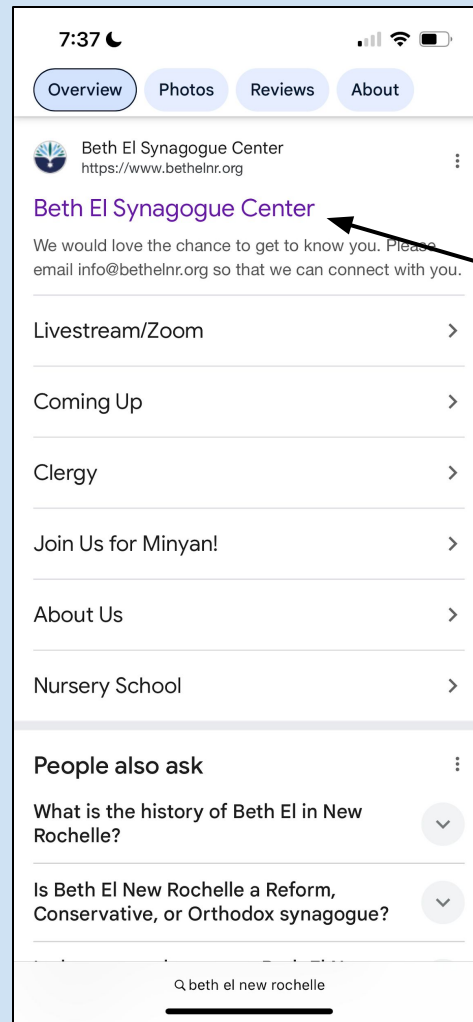

How to Register and Sign up to attend Minyan at Beth El

By Ben Sherman

We Count on You!

Join Beth El's Daily Minyan

Step One:

Click on whatever browser you use to search on. The main ones are Safari and Google Chrome. Then, search “Beth El New Rochelle” in the search bar at the bottom.

Safari Logo

Google Chrome Logo

Search Beth El New Rochelle in the search bar here.

Step Two:

Scroll down and
click on “Beth El
Synagogue Center”.

Step 3:

You are now on the Beth El website! To start the signup process, press the word “Minyan” on the top.

Step 4:

Click on the blue button in the middle that says “Sign up to join Minyan in person”.

Sign Up Now Through Our Minyan App!

Our updated Minyan App lets you pledge flexible attendance (for daily, weekly, monthly – whatever you are able to do!), and add dates right to your calendar. We meet twice daily, every day of the year. Get optional reminders, and reschedule if needed. No pressure, just community support.