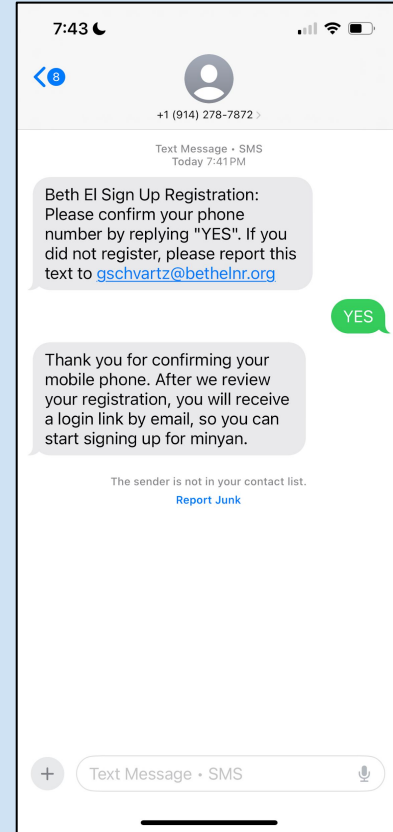

Step 5:

Click the red letters that say
“Register here”.

Step 6:

Fill in your information
(first name, last name,
email, and phone number)
and then click register for
minyan app.

7:38

Register for Beth El Minyan App

Enter your name, email, and mobile phone number to register. **You must include both an email address and a mobile phone number.**

First Name

Last Name

Email

Mobile Phone

By submitting this information you are consenting to us sending you text messages for minyan notifications.

Register For Minyan App

PLEASE NOTE: All Minyan Notices Are Sent By Text Message To Your Mobile Phone

bethelsignup.org

Step 7:

Go to your text messages and you will see a new message from Beth El that is telling you to confirm your phone number and registration. Reply Yes to the text and you will be registered.

Step 8:

Go back on the Beth El website and click on Minyan. If you are not signed in, enter your phone number and click get login code. Then, go to your text messages and click on the message from Beth El. Type the code that they sent to you into the box on the Beth El Website.